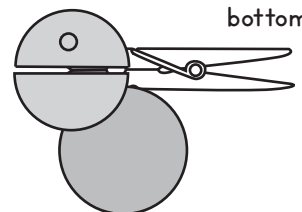

# Dinosaur Clothespin Puppets

Cut out the puppet.

Cut along the mouth line.

Grab a clothespin.

And the bottom part to the bottom.

Glue the top part of the head to the top part of the clothespin gripping area.